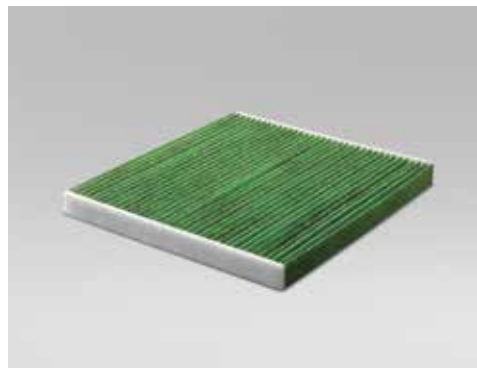

64 Green Cabin Air Filter
SEDNAN9001

High-quality replacement filter featuring atmospheric and pollen dust removal, deodorisation, anti-virus, anti-bacteria, anti-fungus and anti-allergen functions to ensure perfectly clean air in the passenger compartment.