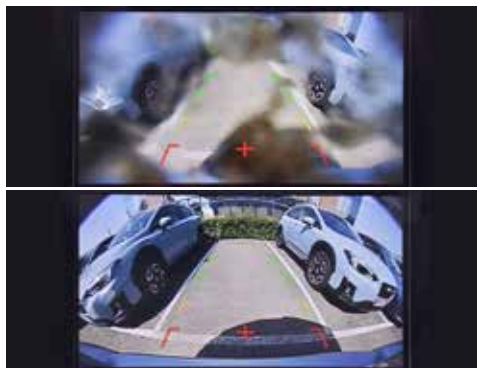

58 Rear View Camera Cleaner

SEBLFL9000

Keeps your rear view clean from dust and dirt by spraying water onto the camera lens when cleaning the rear window.

59 Rechargeable Flashlight

SESGFL1000

A pocket-size rechargeable flashlight that is plugged directly into the cigarette lighter socket. The flashlight has an output of 130 Lumen with a 100m beam distance as well as a focus-function.